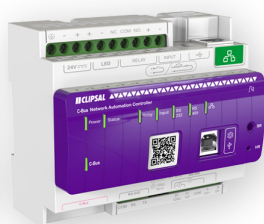

Download and print this Case Study at: middys.com.au/case-studies or middystechenergy.com.au/case-studies